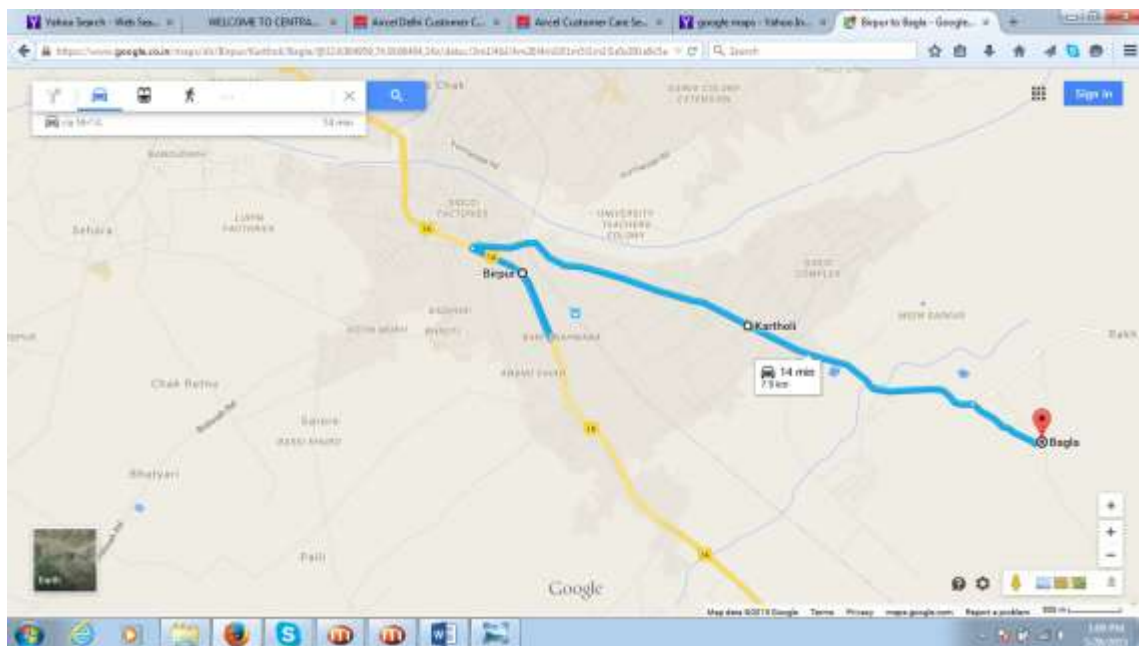

CENTRAL UNIVERSITY OF JAMMU SITE MAP

1.(i) Jammu Tawi Rly. Station to CU JAMMU Main campus, Bagla village (Samba) Via Baribrahmna-kartholi road

1(ii) National highway Bari Brahmana (Sidco Factories) To CU JAMMU Main Campus, Bagla Village (Samb) via Baribrahmna-kartholi road

2. Vijaypur railway Station to CU JAMMU Main Campus.

3(i) National highway(NH1A) to CU main campus,Bagla village(Samba) via Raya Morh (Jakh)

3(ii) From NH1A (Raya Morh,Jakh) to CU JAMMU Main Campus,Bagla Village(Samba)....

5. Jammu Bus Stand to CU JAMMU Main campus, Bagla village(Samba) Via rayamorh(jakh)

6. Jammu Bus Stand to CU Main campus, Bagla village(Samba) Via Bari brahmna-kartholi road