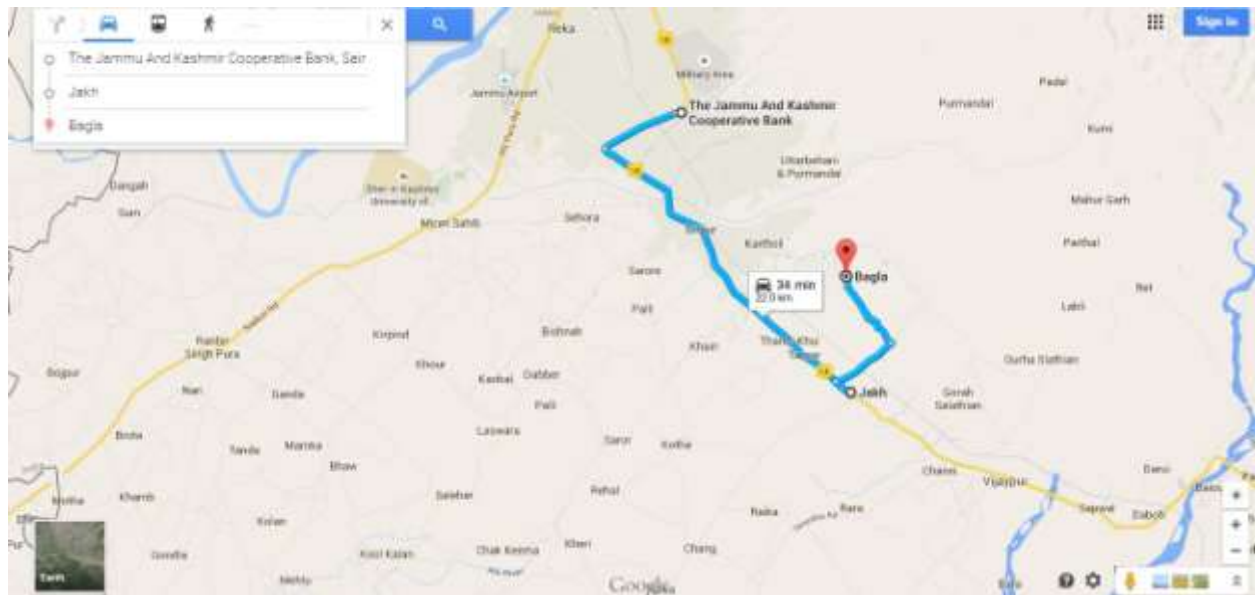

CENTRAL UNIVERSITY OF JAMMU SITE MAP

1.(i) Jammu Tawi Rly. Station to CU JAMMU Main campus, Bagla village (Samba) Via Baribrahmna-kartholi road

1(ii) National highway Bari Brahmana (Sidco Factories) To CU JAMMU Main Campus, Bagla Village (Samb) via Baribrahmna-kartholi road

2. Vijaypur railway Station to CU JAMMU Main Campus.

3(i) National highway(NH1A) to CU main campus,Bagla village(Samba) via Raya Morh (Jakh)

3(ii) From NH1A (Raya Morh,Jakh) to CU JAMMU Main Campus,Bagla Village(Samba)....

5. Jammu Bus Stand to CU JAMMU Main campus, Bagla village(Samba) Via rayamorh(jakh)

6. Jammu Bus Stand to CU Main campus, Bagla village(Samba) Via Bari brahmna-kartholi road