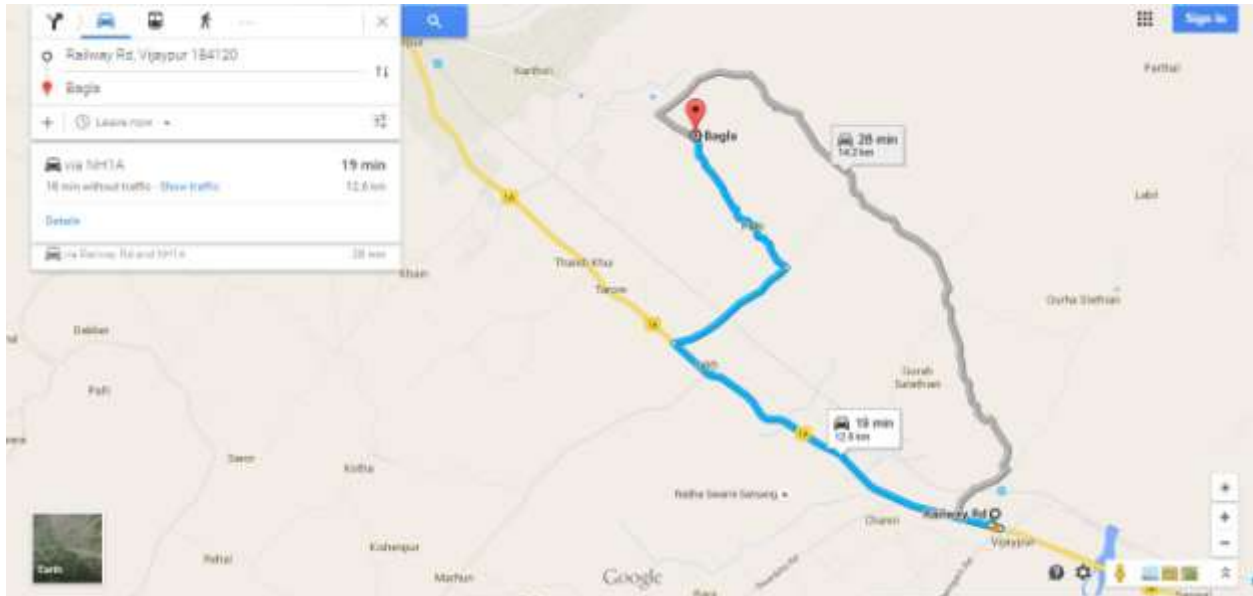

CENTRAL UNIVERSITY OF JAMMU SITE MAP

1.(i) Jammu Tawi Rly. Station to CU JAMMU Main campus, Bagla village (Samba) Via Baribrahmna-kartholi road

1(ii) National highway Bari Brahmana (Sidco Factories) To CU JAMMU Main Campus, Bagla Village (Samb) via Baribrahmna-kartholi road

2. Vijaypur railway Station to CU JAMMU Main Campus.

3(i) National highway(NH1A) to CU main campus,Bagla village(Samba) via Raya Morh (Jakh)

3(ii) From NH1A (Raya Morh,Jakh) to CU JAMMU Main Campus,Bagla Village(Samba)....

5. Jammu Bus Stand to CU JAMMU Main campus, Bagla village(Samba) Via rayamorh(jakh)

6. Jammu Bus Stand to CU Main campus, Bagla village(Samba) Via Bari brahmna-kartholi road