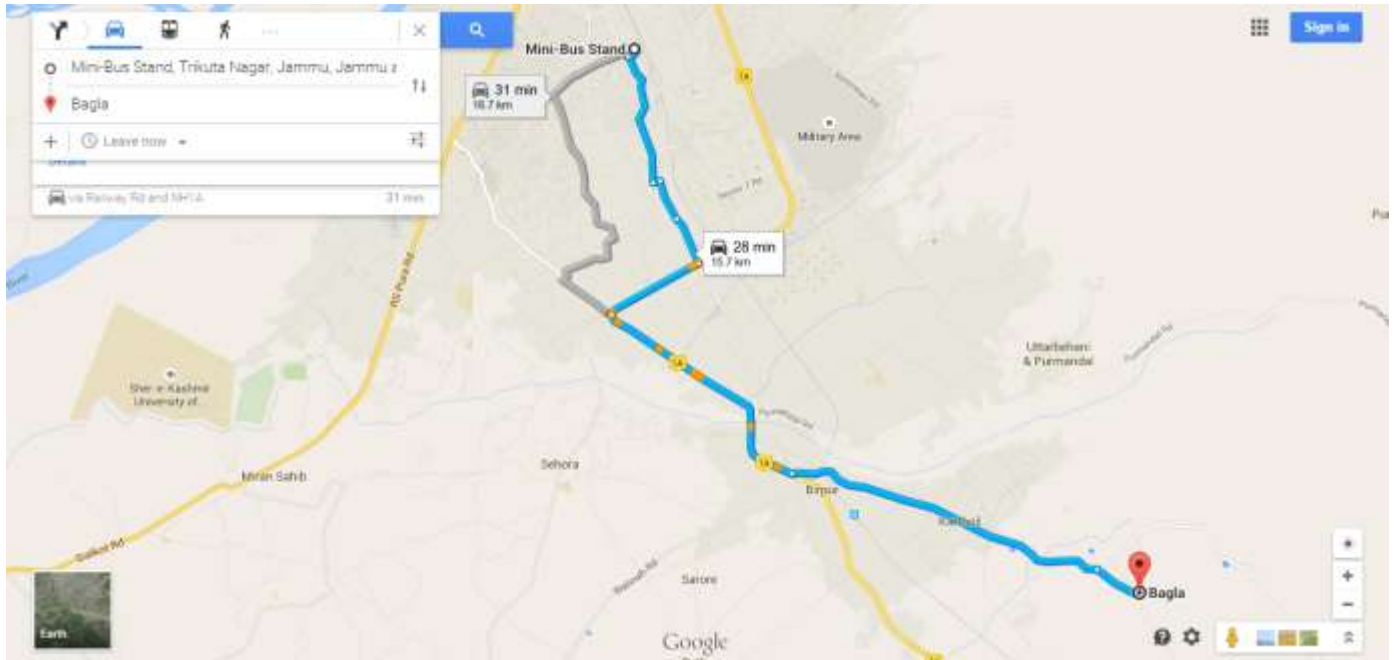

CENTRAL UNIVERSITY OF JAMMU SITE MAP

1.(i) Jammu Tawi Rly. Station to CU JAMMU Main campus, Bagla village (Samba) Via Baribrahmna-kartholi road

1(ii) National highway Bari Brahmana (Sidco Factories) To CU JAMMU Main Campus, Bagla Village (Samb) via Baribrahmna-kartholi road

2. Vijaypur railway Station to CU JAMMU Main Campus.

3(i) National highway(NH1A) to CU main campus,Bagla village(Samba) via Raya Morh (Jakh)

3(ii) From NH1A (Raya Morh,Jakh) to CU JAMMU Main Campus,Bagla Village(Samba)....

5. Jammu Bus Stand to CU JAMMU Main campus, Bagla village(Samba) Via rayamorh(jakh)

6. Jammu Bus Stand to CU Main campus, Bagla village(Samba) Via Bari brahmna-kartholi road