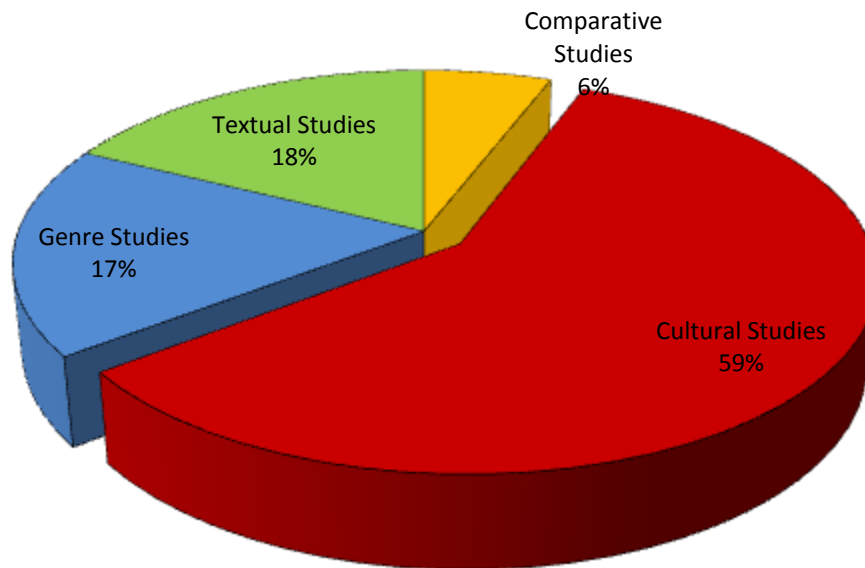

Department of English
Central University of Jammu

**Research Areas
of
M. Phil.**

Culture Studies

Genre Studies

Textual Studies

Research Areas of Ph.D.