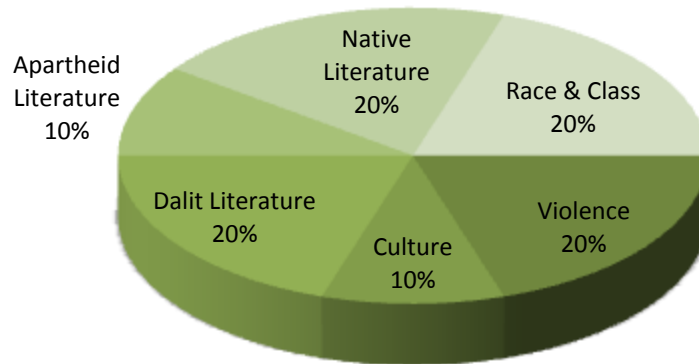

Department of English
Central University of Jammu

**Research Areas
of
M. Phil.**

Culture Studies

Genre Studies

Textual Studies

Research Areas of Ph.D.